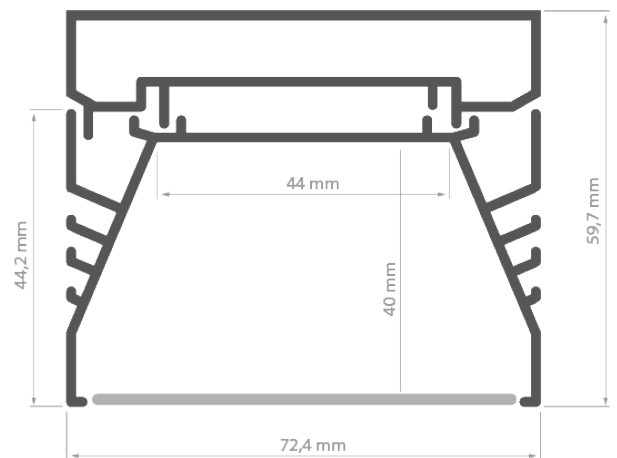

**TECHNICAL SPECIFICATION**

18018ANODA_1	Silver anodized	1000 mm
18018ANODA_2	Silver anodized	2000 mm
18018ANODA_3	Silver anodized	3000 mm

**RELATED PROFILES**

Ref: 18020ANODA