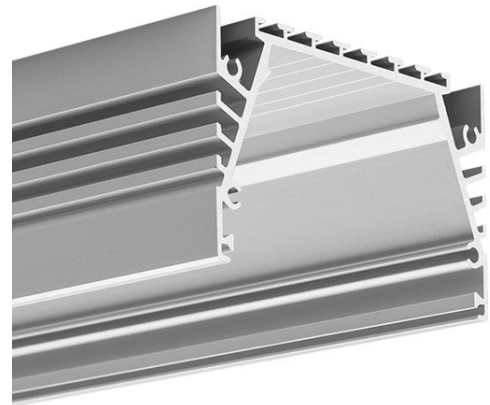

**PRODUCT DESCRIPTION**

- High luminous efficiency
- Ability to create a line of light
- Easy mounting with numerous methods
- Can be combined into straight and broken linear runs

Fill empty fields

Product nr.	
Fixture type	
Company	
Job name	
Date	

**TECHNICAL SPECIFICATION**

18018ANODA_1	Silver anodized	1000 mm
18018ANODA_2	Silver anodized	2000 mm
18018ANODA_3	Silver anodized	3000 mm

**RELATED PROFILES**

Ref: 18020ANODA